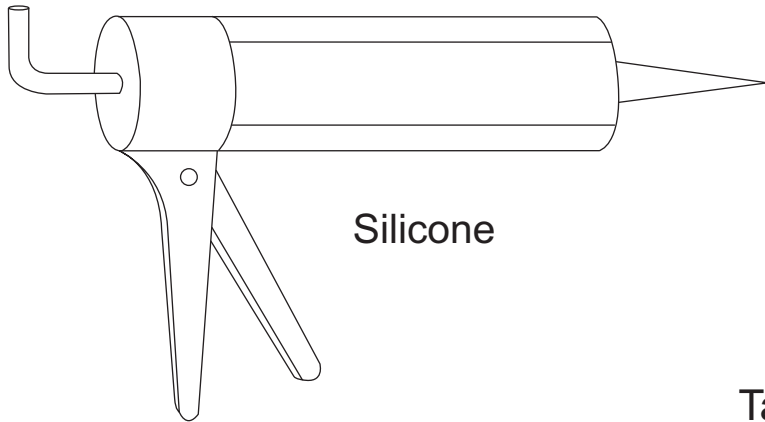

Drill bit to suit wall type  
5.5mm

Power drill

Silicone

Tape measure

Forfex

Rubber Mallet

Pencil

Magnetic cross head screw driver