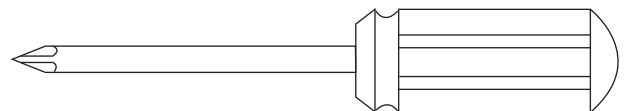

Drill bit to suit wall type  
5.5mm

Power drill

Silicone

Tape measure

Forfex

Rubber Mallet

Pencil

Magnetic cross head screw driver