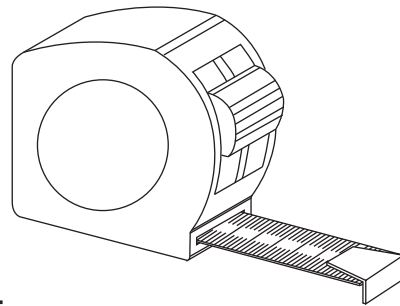

Drill bit to suit wall type  
5.5mm

Power drill

Silicone

Tape measure

Forfex

Rubber Mallet

Pencil

Magnetic cross head screw driver