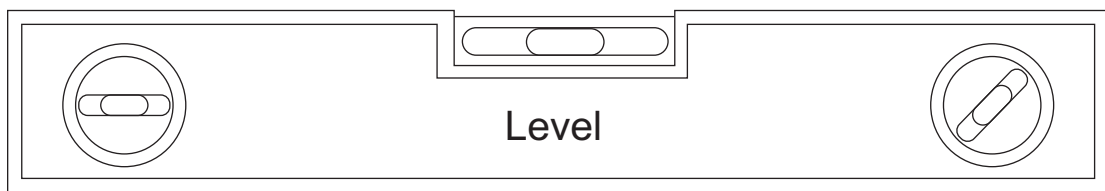

Drill bit to suit wall type  
5.5mm

Power drill

Silicone

Tape measure

Forfex

Rubber Mallet

Pencil

Magnetic cross head screw driver